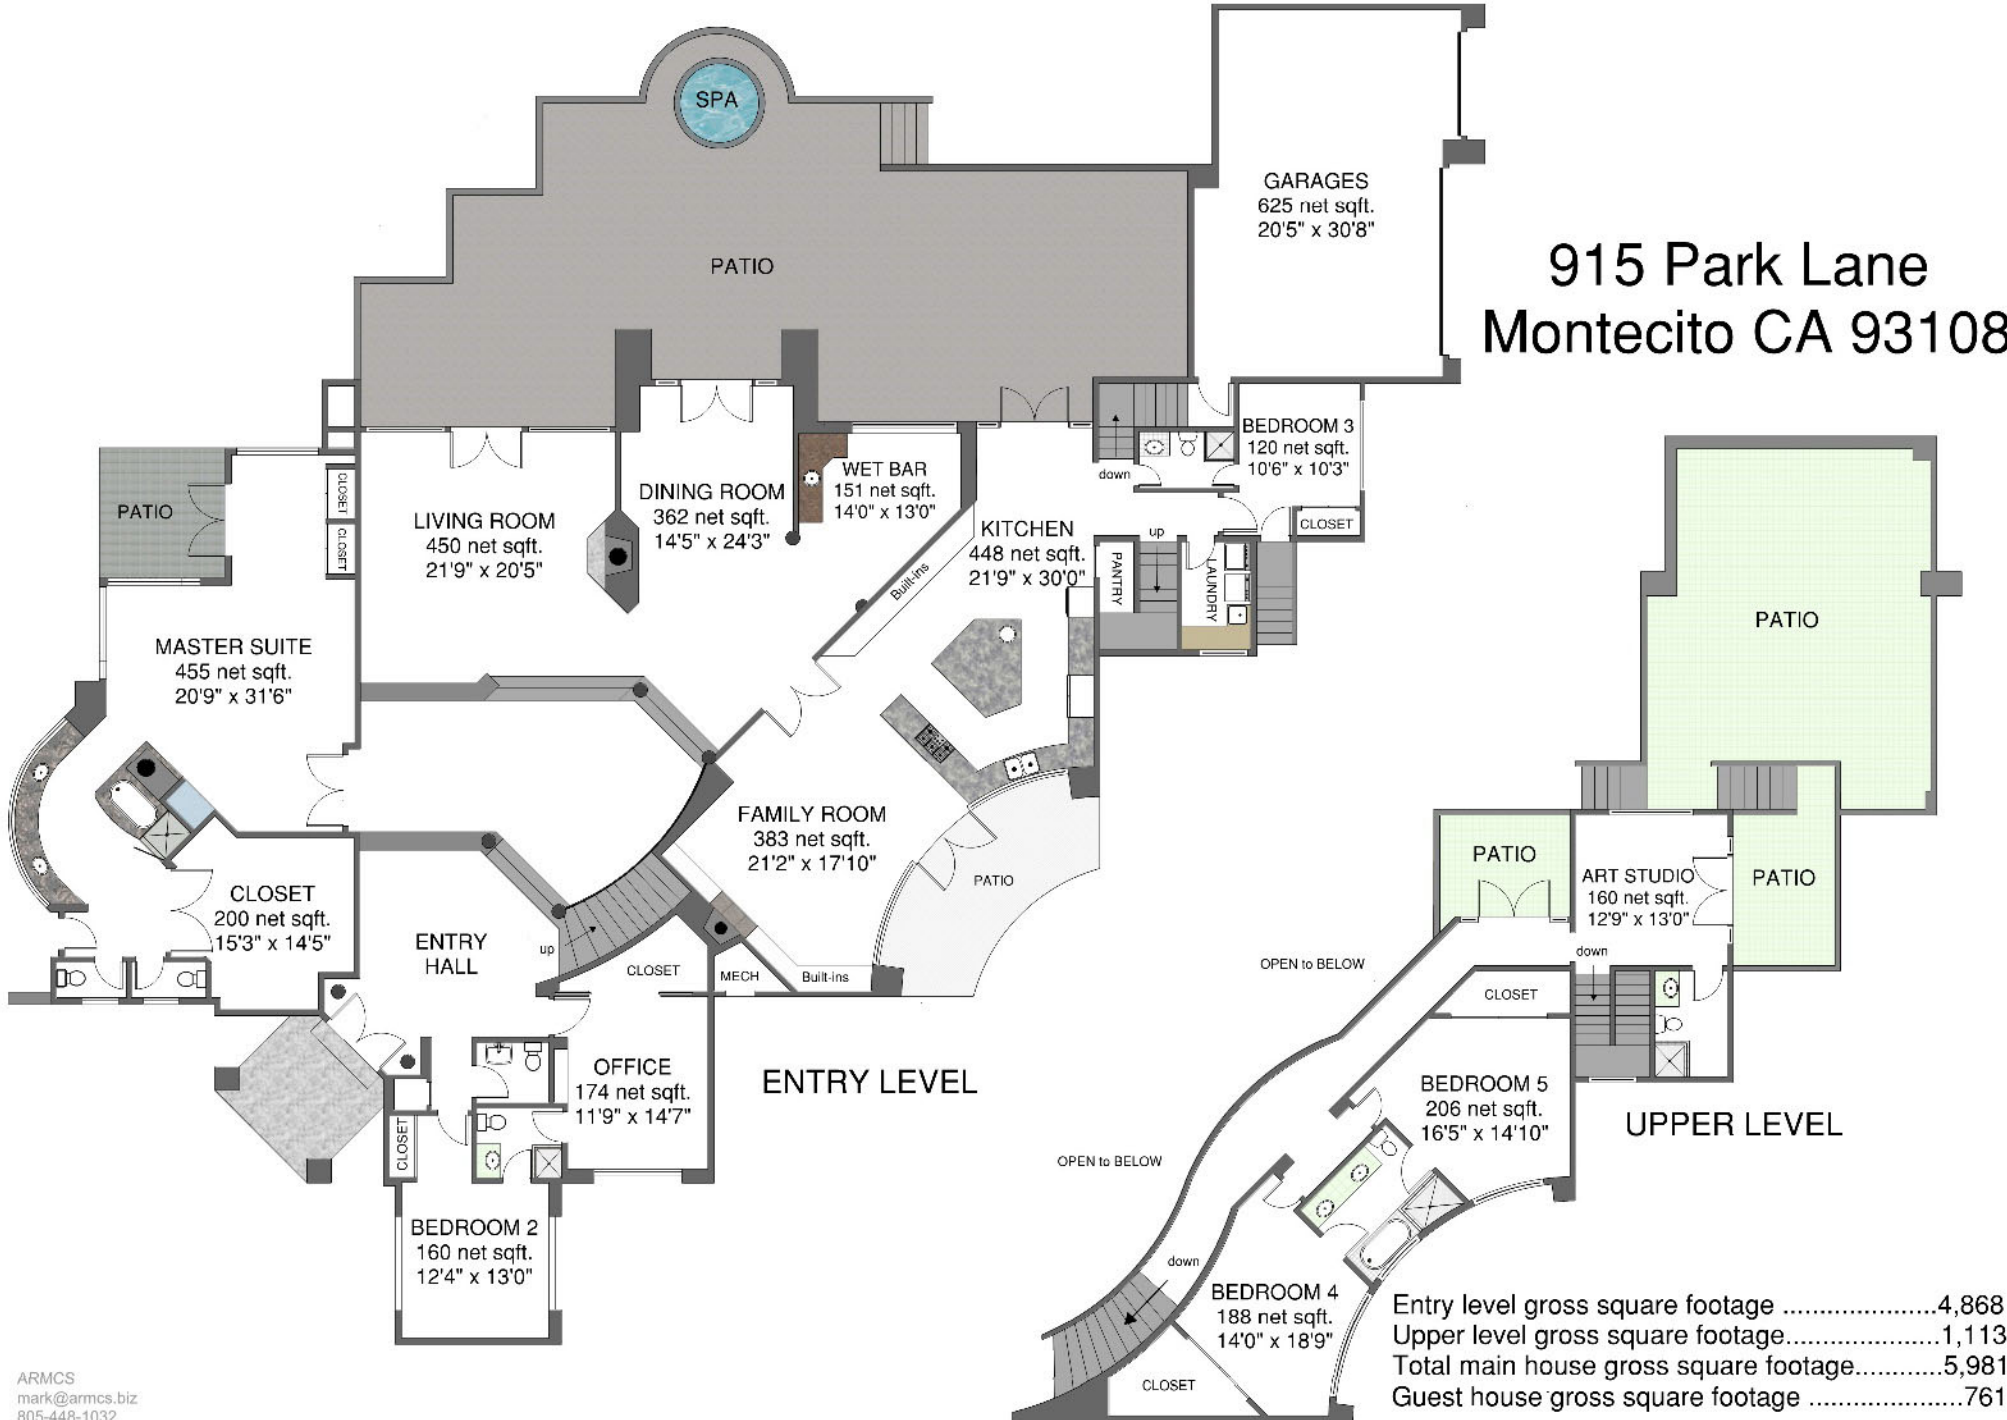

915 Park Lane Montecito CA 93108

ENTRY LEVEL

UPPER LEVEL

Entry level gross square footage	4,868
Upper level gross square footage.....	1,113
Total main house gross square footage.....	5,981
Guest house gross square footage	761
Total gross square footage.....	6,742

ARMCS
mark@armcs.biz
805-448-1032
Drawings are represented as accurate however no guarantee is made as to accuracy of any information. All measurements and square footages are approximate.